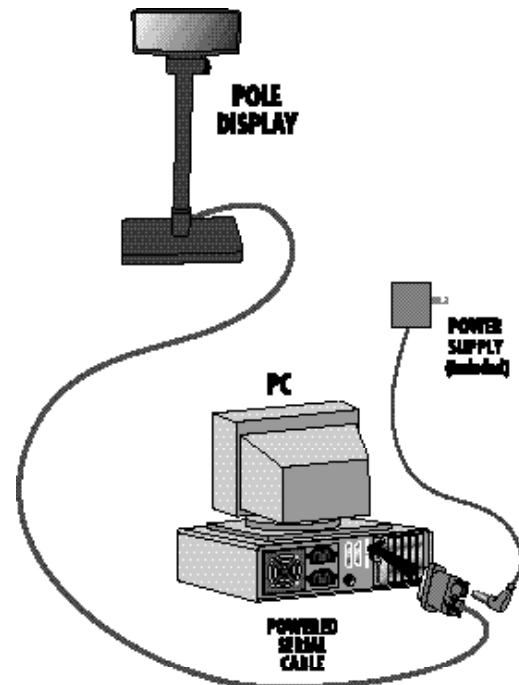

CONNECTIVITY DIAGRAM

Wasp Technologies

1400 10th Street
Plano, TX 75074
214-547-4100 • Fax: 214-547-4101
www.waspbarcode.com