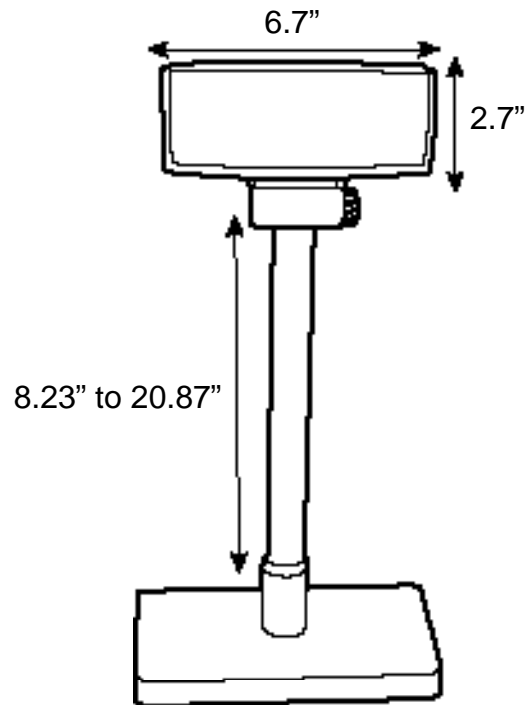

# POS Pole Display Specifications

## SPECIFICATIONS

- Display method: vacuum fluorescent display
- Display color: blue green
- Number of characters: 40 character (20 columns x 2 lines)
- Brightness: 700 cd/m<sup>2</sup>
- Character type: 96 alphanumeric
- Character font: 5 x 7 dot matrix, comma, decimal point
- Character pitch: 2mm
- Interface: serial, parallel, USB (version 1.1) (option: pass through)
- Power supply: 5VDC or 12 VDC or 24 VDC
- Power consumption: 5W
- MTBF: 25,000 hours
- View angle: 5-25 degrees
- Rotation angle: 270 degrees maximum
- Safety: CD, FCC Class B

## OUTER DIMENSIONS