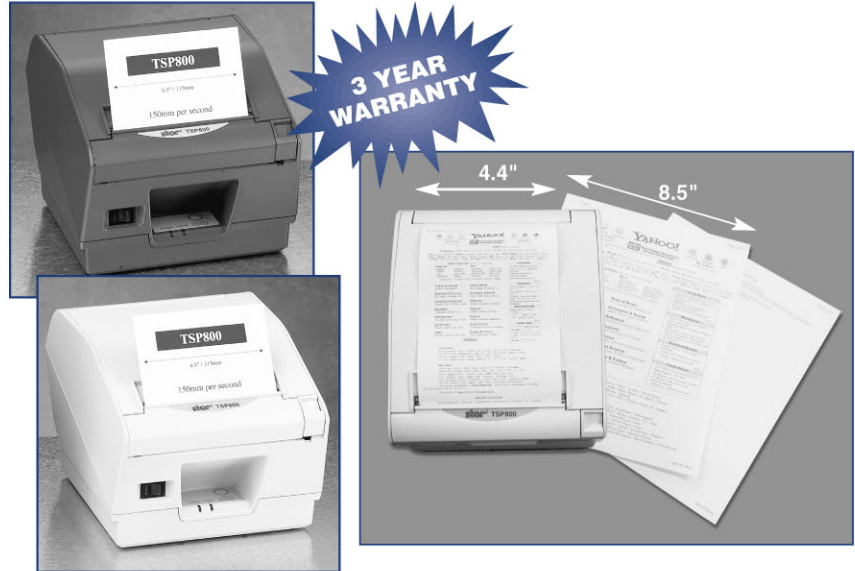

TSP800 SERIES Ultra High Speed, Thermal Printers

FEATURES

- ✦ Ultra-High Speed - 150mm/sec.
- ✦ Wide Paper Width - 4.4"
- ✦ Easy Load "Drop-in & Print"
- ✦ East to Change "Cartridge-Type Interface"
- ✦ Logo Store Utility For Coupon And Graphic Storage
- ✦ Black Mark Sensor and Paper End Sensor
- ✦ Clean – No Ribbon Changes
- ✦ Silent Printing
- ✦ Two-Color Ready

DESCRIPTION

The TSP800 thermal printers are packaged in a small footprint and are ideal for POS, reports, credit card, restaurant, kiosk and label/ticket applications. Its 4.4" wide paper width facilitates much more information on a receipt than conventional 3" paper. The super fast 150mm/sec print speed makes it one of the fastest in the industry (customer wait time is significantly decreased), and is backed by a three-year warranty.

The TSP800 comes with a heavy-duty cutter, which makes it a perfect candidate for ticketing applications. It features internal and external paper loading (through the rear of the printer). The TSP800 also has logo store capability, which adds professionalism to the receipt and will help decrease the total print time. An optional wall or vertical mount bracket lets the TSP800 be placed anywhere it is needed or will fit for a space saving option.