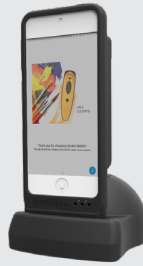

SOCKETSCAN® S860

2D/1D Imager

Passport Reader

OCR-A / OCR-B / MICR E13B

Thin, Small & Light - Great for one-handed solutions

The Socket Mobile S860 is a fast-scanning 2D imager barcode scanner and passport reader with Bluetooth® wireless technology. The scanner virtually captures any 1D or 2D barcodes in milliseconds. Small, thin and easy to use, the scanner is optimized for attaching to mobile devices, enabling one-handed operation. Merchants can scan barcodes of products and the passports of consumers with one device. Scanning barcodes printed on labels or displayed on device screens, it reads all the most popular 2D barcodes and MRZ/passports, perfect for the travel industry retail point of sale, inventory management, sales order entry, field service, and other mobile business applications. Approximately the same size as a credit card, measuring less than ½ inch (1.27cm) thick and weighing less than two ounces, the S860 is one of the smallest and lightest barcode scanners and passport readers available in the market today. The S860 slips neatly into your pocket and fits comfortably in the palm of your hand when attached to a smartphone.

- (1) SocketScan S860, 1D Imager Barcode Scanner
- (1) Micro USB Charging Cable
- (1) Universal Klip Case
- (1) Get Started Insert

OPTIONAL ACCESSORIES

DuraCase Only
 Apple® iPod touch® for 5th/6th gen
 Samsung J3/J5
 Samsung Galaxy S7

DuraCase Charging Adapter

DuraCase & Charging Dock
 Apple® iPod touch® for 5th/6th generation
 Samsung J3/J5
 Samsung Galaxy S7

DuraCase Charging Dock

Holster

DuraCase 6 Multi-Bay Charger

DuraCase 6 Multi-Bay Charger
 AC Power Cord