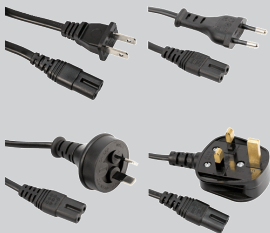

DuraCase Charging Adapter

DuraCase & Charging Dock
 Apple® iPod touch® for 5th/6th generation
 Samsung J3/J5
 Samsung Galaxy S7

DuraCase Charging Dock

Holster

DuraCase 6 Multi-Bay Charger

DuraCase 6 Multi-Bay Charger
 AC Power Cord