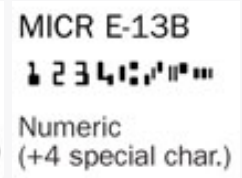

SOCKETSCAN® S860

2D/1D Imager

Passport Reader

OCR-A / OCR-B / MICR E13B

Thin, Small & Light - Great for one-handed solutions

The Socket Mobile S860 is a fast-scanning 2D imager barcode scanner and passport reader with Bluetooth® wireless technology. The scanner virtually captures any 1D or 2D barcodes in milliseconds. Small, thin and easy to use, the scanner is optimized for attaching to mobile devices, enabling one-handed operation. Merchants can scan barcodes of products and the passports of consumers with one device. Scanning barcodes printed on labels or displayed on device screens, it reads all the most popular 2D barcodes and MRZ/passports, perfect for the travel industry retail point of sale, inventory management, sales order entry, field service, and other mobile business applications. Approximately the same size as a credit card, measuring less than ½ inch (1.27cm) thick and weighing less than two ounces, the S860 is one of the smallest and lightest barcode scanners and passport readers available in the market today. The S860 slips neatly into your pocket and fits comfortably in the palm of your hand when attached to a smartphone.

Scan Angle: Horizontal: 42° Vertical: 28°

Sensor Resolution: 1280 x 800 pixels

Print Contrast: Down to 25%

Reading Distance:

4.6 to 76.2 cm (1.8 to 30.0 in.) Depends on barcode size, symbology, label media, Narrow and Wide ratio, scan angle

PHYSICAL CHARACTERISTICS

Dimensions:	3.42 (L) x 2.12 (W) x .52 (H) in (86.9 x 53.94 x 13.43 mm)
Weight/Mass:	1.7 oz (48 g)
LEDs:	Scan LED: Green and Red Bluetooth LED: Blue
Buttons:	Scan Button: Scan Power Button: On/Off