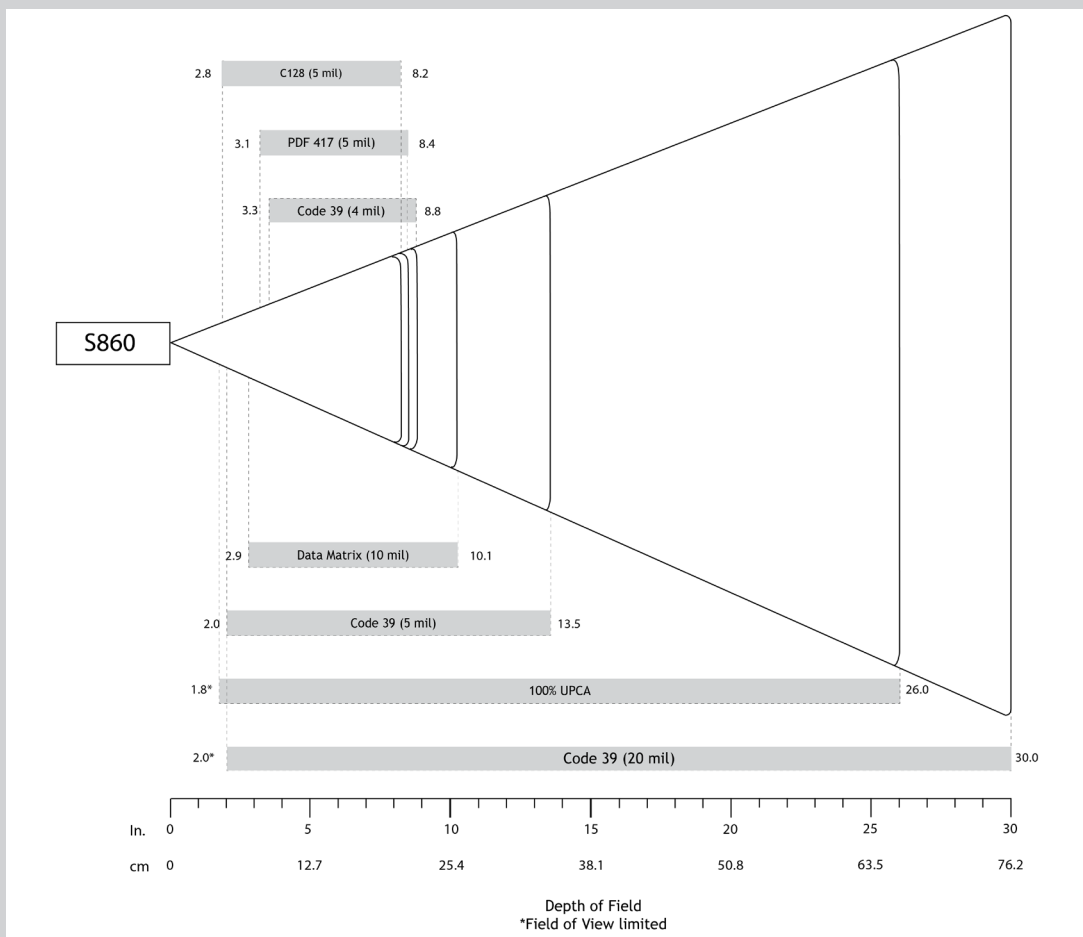

Scan Angle: Horizontal: 42° Vertical: 28°

Sensor Resolution: 1280 x 800 pixels

Print Contrast: Down to 25%

Reading Distance:

4.6 to 76.2 cm (1.8 to 30.0 in.) Depends on barcode size, symbology, label media, Narrow and Wide ratio, scan angle

Decode Ranges

	Near	Far
4 mil Code 39	3.3 in/8.4 cm	8.8 in/22.4 cm
5 mil Code 128	2.8 in/7.1 cm	8.2 in/20.8 cm
5 mil Code 39	2.0 in/5.08 cm	13.5 in/34.3 cm
10 mil Data Matrix	2.9 in/7.4 cm	10.1 in/25.7 cm
100% UPC A	1.8 in/4.6 cm*	26.0 in/66.0 cm
20 mil Code 39	2.0 in/5.08 cm*	30.0 in/76.2 cm