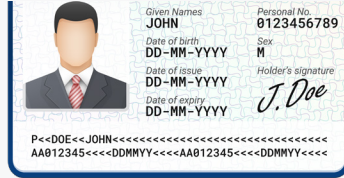

SOCKETSCAN® S860

2D/1D Imager

Passport Reader

OCR-A / OCR-B / MICR E13B

Thin, Small & Light - Great for one-handed solutions

The Socket Mobile S860 is a fast-scanning 2D imager barcode scanner and passport reader with Bluetooth® wireless technology. The scanner virtually captures any 1D or 2D barcodes in milliseconds. Small, thin and easy to use, the scanner is optimized for attaching to mobile devices, enabling one-handed operation. Merchants can scan barcodes of products and the passports of consumers with one device. Scanning barcodes printed on labels or displayed on device screens, it reads all the most popular 2D barcodes and MRZ/passports, perfect for the travel industry retail point of sale, inventory management, sales order entry, field service, and other mobile business applications. Approximately the same size as a credit card, measuring less than ½ inch (1.27cm) thick and weighing less than two ounces, the S860 is one of the smallest and lightest barcode scanners and passport readers available in the market today. The S860 slips neatly into your pocket and fits comfortably in the palm of your hand when attached to a smartphone.