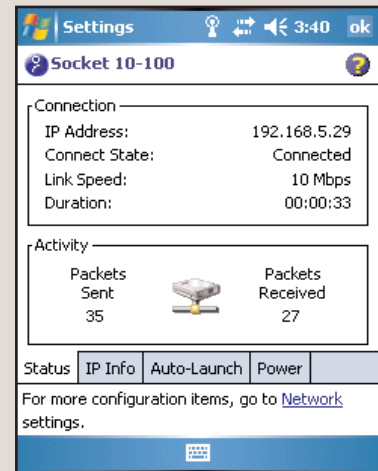

The Socket software makes it easy to view IP address information.

Receive a quick connection summary by clicking the status button.