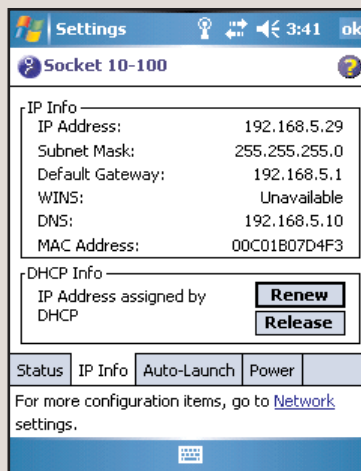

The Socket software makes it easy to view IP address information.

Receive a quick connection summary by clicking the status button.