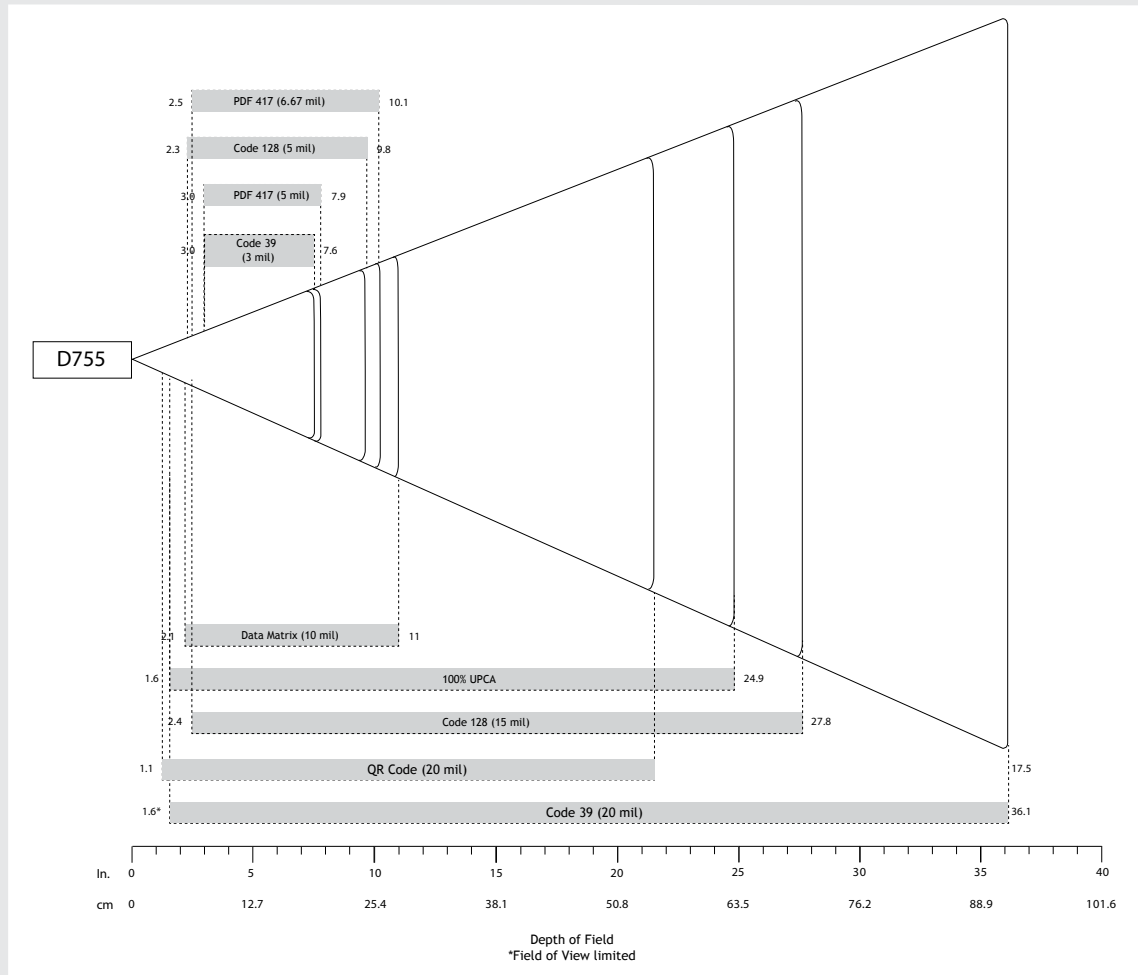

Scan Angle: 48° (Horizontal) - 30° (Vertical)

Sensor Resolution: 1280 horizontal x 800 vertical pixels

Print Contrast: Down to 25%-20%

Reading Distance:

2.8 to 91.7 cm (1.1 to 36.1 in.) Depends on barcode size, symbology, label media