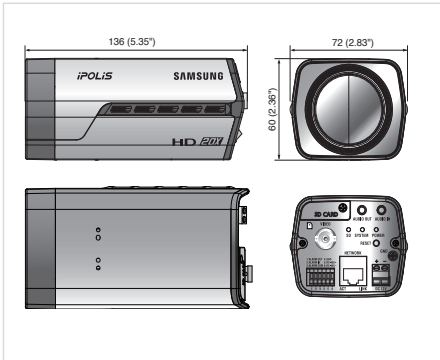

Dimensions

Unit : mm (inch)