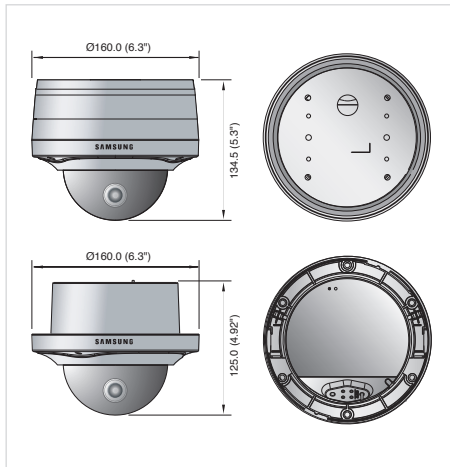

3Megapixel Full HD Network Vandal-Resistant Dome Camera

SNV-7080

Dimensions

Unit : mm (inch)

Accessories (Optional)

Specifications

SNV-7080N/P

VIDEO		
Imaging Device	1/2.8" 3M PS CMOS	
Total Pixels	2,144(H) x 1,588(V)	
Effective Pixels	2,096(H) x 1,561(V)	
Scanning System	Progressive	
Min. Illumination (TBD)	Color : 1Lux (F1.2, 50IRE), 0.017Lux (Sens-up 60x) B/W : 0.08Lux (F1.2, 50IRE), 0.001Lux (Sens-up 60x)	
S / N Ratio	50dB	
Video Output	CVBS : 1.0 Vp-p / 75Ω composite, 704 x 480(N), 704 x 576(P), for installation	
LENS		
Focal Length (Zoom Ratio)	3 ~ 8.5mm (2.8x) Motorized vari-focal	
Max. Aperture Ratio	F1.2	
Angular Field of View	H : 100°(Wide) ~ 35.3°(Tele), V : 74.6°(Wide) ~ 26°(Tele)	
Min. Object Distance	0.5m (1.64ft)	
Focus Control	Remote control via network (Manual, One-shot AF)	
Lens Type	DC auto iris	
Mount Type	Board-in type	
PAN / TILT / ROTATE		
Pan Range	0° ~ 355°	
Tilt Range	0° ~ 90°	
Rotate Range	0° ~ 355°	
OPERATIONAL		
Camera Title	Off / On (Displayed up to 15 characters)	
Day & Night	Auto (ICR) / Color / B/W / External B/W	
Backlight Compensation	Off / BLC / HLC / WDR	
Wide Dynamic Range	(* 2M mode only), 52dB	
Contrast Enhancement	SSDR (Samsung Super Dynamic Range) (Off / On)	
Digital Noise Reduction	SSNR III (2D+3D noise filter) (Off / On)	
Motion Detection	Off / On (4 programmable zones)	
Privacy Masking	Off / On (1ea 4 point polygonal + 16ea rectangular zones)	
Sens-up (Frame Integration)	Off / Auto (2x ~ 60x)	
Gain Control	Off / Low / Medium / High	
White Balance	ATW / AWC / Manual / Indoor / Outdoor	
Electronic Shutter Speed	Auto / A.FLK / Manual (1/30 ~ 30,000sec)	
Flip / Mirror	Off / On	
Alarm I/O	Input 1ea / Output 1ea (Relay)	
NETWORK		
Ethernet	RJ-45 (10/100BASE-T)	
Video Compression Format	H.264, MJPEG	
Resolution	3M mode - H.264 : Max. 20fps at all resolutions MJPEG : 800 x 600 ~ 320 x 180 - 20fps 1280 x 1024 ~ 1600 x 1200 - 15fps 1920 x 1080 ~ 2048 x 1536 - 10fps	
	2M mode - H.264 : Max. 30fps at all resolutions (When WDR on, Max. framerate is Max. 15fps.) MJPEG : 800 x 600 ~ 320 x 180 - 30fps 1280 x 1024 ~ 1920 x 1080 : 15fps	
	Max. Framerate	3M mode : Max. 20fps, 2M mode : Max. 30fps * When WDR on, Max. framerate is Max. 15fps
	Smart Codec	Yes (Area based method, Face detection method)
Video Quality Adjustment	H.264 : Compression level, Target bitrate level control MJPEG : Quality level control	
Bitrate Control Method	H.264 : CBR or VBR, MJPEG : VBR	
Streaming Capability	Multiple streaming (Up to 6 profiles)	
Audio I/O	Mic / Line in, Line out	
Audio Compression Format	G.711 u-law	
Audio Communication	Bi-directional audio	
IP	IPv4, IPv6	
Protocol	TCP/IP, UDP/IP, RTP(UDP), RTP(TCP), RTSP, NTP, HTTP, HTTPS, SSL, DHCP, PPPoE FTP, SMTP, ICMP, IGMP, SNMPv1/v2c/v3(MIB-2), ARP, DNS, DDNS, ONVIF	
Security	HTTPS(SSL) login authentication, Digest login authentication IP address filtering, User access log, 802.1x authentication	
Streaming Method	Unicast / Multicast	
Max. User Access	10 users at unicast mode	
Memory Slot	SD/SDHC memory slot	
ONVIF Conformance	Yes	
Webpage Language	English, French, German, Spanish, Italian, Chinese, Korean, Russian, Japanese, Swedish, Danish, Portuguese, Turkish, Polish, Czech, Rumanian, Serbian, Dutch, Croatian, Hungarian, Greek	
Web Viewer	Supported OS : Windows XP / VISTA / 7, MAC OS Supported Browser : Internet Explorer 7.0 or Higher, Firefox, Google Chrome, Apple Safari	
Central Management Software	NET-i viewer	
ENVIRONMENTAL		
Operating Temperature / Humidity	-40°C ~ +50°C (-40°F ~ +122°F) / Less than 90% RH	
Ingress Protection	IP66 Grade (Waterproof)	
ELECTRICAL		
Input Voltage	12V DC, 24V AC, PoE (IEEE802.3af)	
Power Consumption	Max. 7W (Heater off), Max. 11W (Heater on) *Heaters work with 24VAC only	
MECHANICAL		
Color / Material	Ivory / Aluminum	
Dimensions (WxH)	Ø160.0 x 134.5mm (Ø6.3" x 5.3")	
Weight	1.4Kg (3.09 lb)	