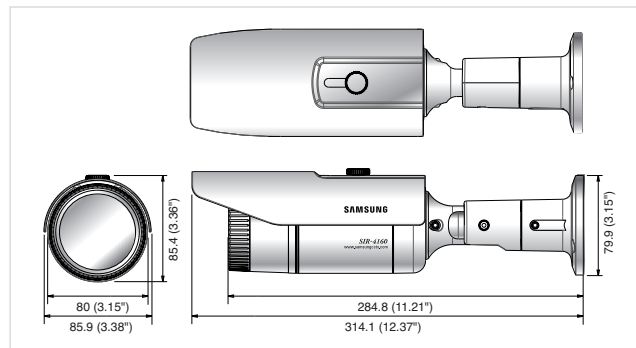

Dimensions

Unit : mm (inch)