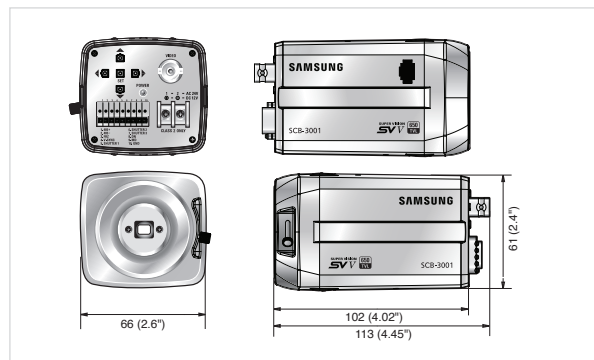

Dimensions

Unit : mm (inch)

The Eco mark represents Samsung Techwin's will to create environment-friendly products, and indicates that the product satisfies the EU RoHS Directive.

Design and specifications are subject to change without notice.

SAMSUNG TECHWIN CO., LTD.
701, Sampyeong-dong, Bundang-gu, Seongnam-si, Gyeonggi-do Korea 463-400
Tel : +82-70-7147-8741~8749, 8752~8760 Fax : +82-31-8018-3745
www.samsungsecurity.com www.samsungcctv.com

DISTRIBUTED BY