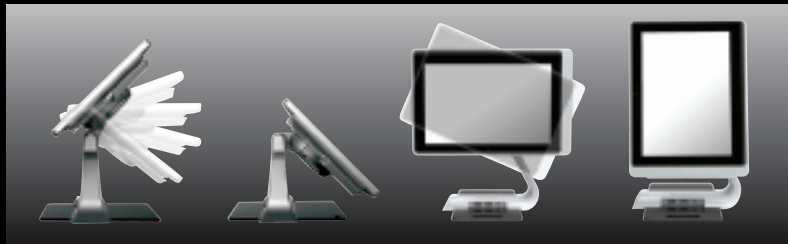

DASH T3

your new standard for mPOS

Customer Facing

Portrait Mode

The DASH/T3 is a 10.1" Windows Tablet PC, designed to provide portability and mobility in many vertical applications. The T3's versatile design offers several integrated device options, such as magnetic stripe reader, smart card reader, biometric reader, and 2D barcode imager. It also offers connectivities to additional devices via its WiFi, Bluetooth, and USB ports.

The T3 offers several mounting options: a standard LP base, an advanced UP base with 2 USB ports, and a wallmount kit. With each mounting option, the T3 can be detached from its dock to provide some mobility.

The UP base allows the T3 to be rotated to either a landscape or a portrait view, to meet the application's requirement. It also allows the T3 to be tilted backwards to face the customers. The UP base comes with 2 USB ports to support additional devices such as printer, barcode scanner, or customer display.