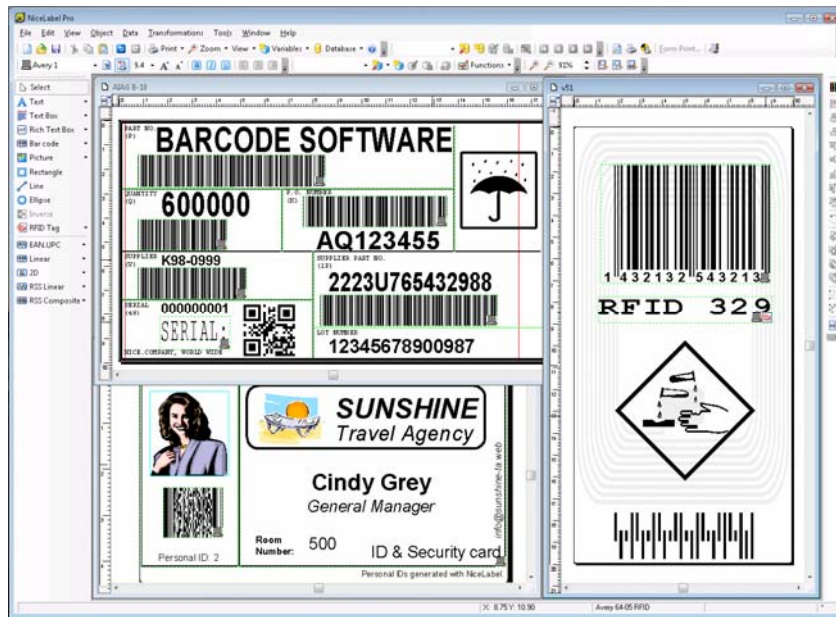

the professional labeling software

NiceLabel Pro

5

NiceLabel Pro is an advanced label designer for professional bar code and RFID labeling.

A wide range of options makes NiceLabel Pro a perfect and easy-to-use, wizard-driven tool for any labeling requirement, including RFID, compliance labeling and more.

NiceLabel Pro includes support for all industry standard bar codes (including 2-D) and RFID Class 1 and Gen 2 support.

Many times companies must comply with particular customer or industry (chemical, automotive, retail, etc.) compliance requests. **NiceLabel Pro** includes many industry standard label templates that makes label design and printing fast and easy.

A user-friendly database connection wizard and database manager provides for fast and easy database connection and printing operations.

A fully exposed .NET/ActiveX programmer's interface enables programmers to integrate **NiceLabel Pro** into other Windows applications.

Multiple Label Design Objects

Text, Bar codes, Paragraph (best fit option), Rich Text Field (RTF), Graphic images, Lines and boxes, Reverse backgrounds, Circles and ellipses.

Variable Data Sources and Visual Basic Scripting