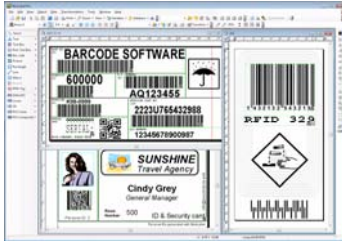

NiceLabel Pro includes support for all industry standard bar codes (including 2-D) and RFID Class 1 and Gen 2 support.

Many times companies must comply with particular customer or industry (chemical, automotive, retail, etc.) compliance requests. **NiceLabel Pro** includes many industry standard label templates that makes label design and printing fast and easy.

A user-friendly database connection wizard and database manager provides for fast and easy database connection and printing operations.

A fully exposed .NET/ActiveX programmer's interface enables programmers to integrate **NiceLabel Pro** into other Windows applications.

Over 25 international languages supported in addition full Unicode data import and design compliance.

NiceLabel Product	Label Design	Label Printing	Integration and Connectivity	System Management
Express	● ●	● ●	N/A	N/A
Pro	● ● ● ●	● ● ●	● ● ●	● ● ●
Suite	● ● ● ●	● ● ● ● ●	● ● ● ●	● ● ●

NiceLabel Product Comparison: The number of circles shows the level of recommendation

the professional
labeling software

NiceLabel Pro

Features and Specifications

NiceLabel Pro—Advanced label designer for professional bar code and RFID labeling