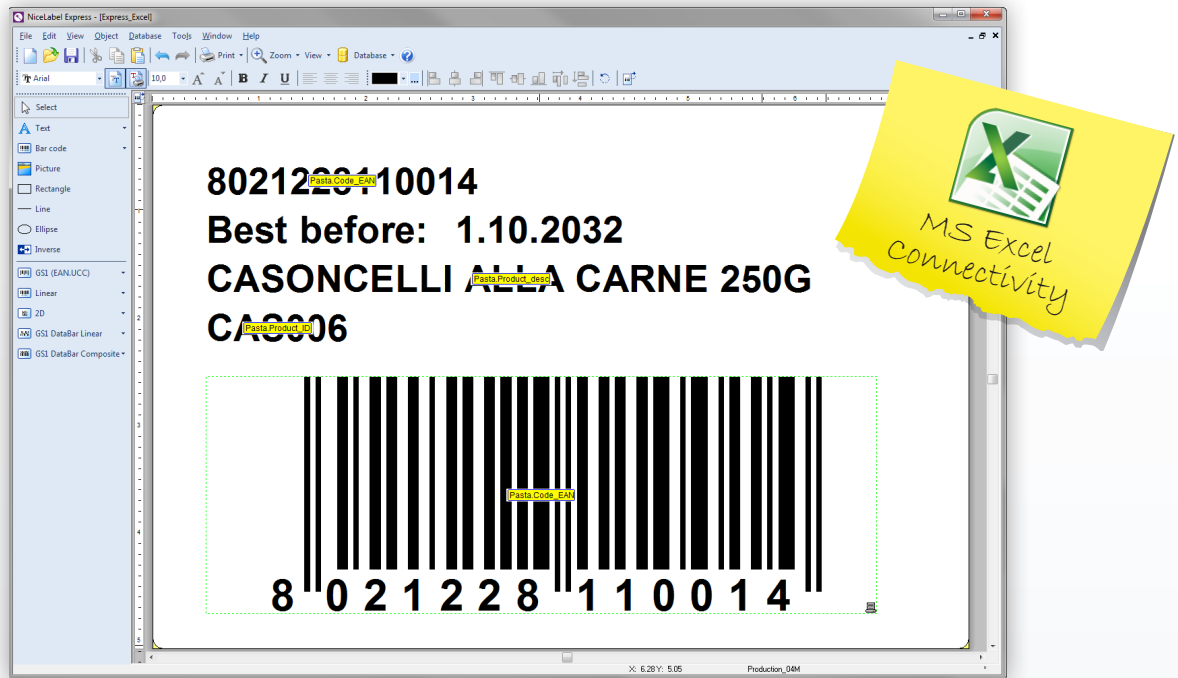

## NiceLabel DESIGNER EXPRESS

**The most affordable way to print labels  
from a database**

The Full Spectrum of Labeling Software

NiceLabel 

# Basic labeling for small business

Design basic barcode labels in minutes and use Microsoft Excel as a simple database.

Easy label designer