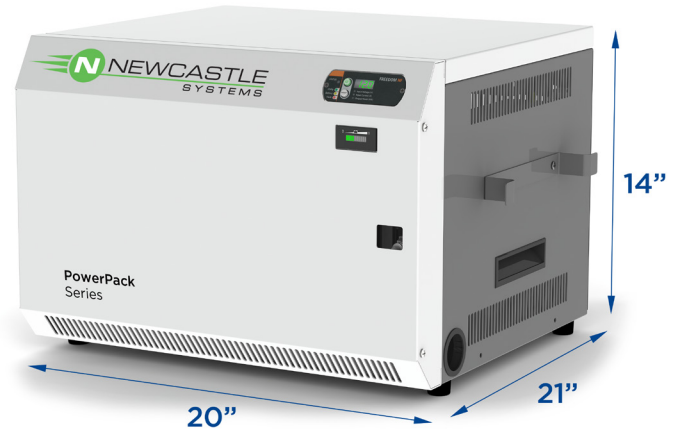

PowerPack Mega Series 42/42-LI/45/45-LI Stand Alone Power Systems

Seamless, Cordless AC Power ANYWHERE You Need it!
www.newcastlesys.com/powerpack-mega

The **PowerPack Mega Series 42/42-LI/45/45-LI Stand Alone Power Systems** provide quiet, seamless AC power for as long as 12+ hours at a time. These sturdy, compact units are ideal for powering computers, printers, POS Systems, scales, testers and any other electronic hardware. At the end of your shift or use, simply plug the unit into a standard wall outlet to recharge. Eliminate the need for extension cords or noisy generators!

Features Include:

- Integrated (6) outlet power strip
- Digital meter with color coded LED displays that provide the status of the battery and confirmation of the power source
- Visual and audible low voltage alert
- Integrated side handles and cord reel holder
- Easy access to slide batteries in and out of cabinet

Technical Specifications

Model Configurations:	PP42	PP42-LI	PP45	PP45LI
Typical Devices Powered for 8 Hour Shift:	Laptop/thin client/LCD/industrial printer & scanner		Desktop PC, LCD, industrial thermal printer & scanner	
Battery Type:	Sealed Lead Acid	Lithium Iron Phosphate	Sealed Lead Acid	Lithium Iron Phosphate
Continuous Output Power (W):	1000			
Surge Power (W):	2000			
Battery Bank (Wh):	1200	960	2400	1600
Charge Time (Hrs):	5	4.5	10	7.5
Operating Temp (F):	32-104°	50-95°	32-104°	50-95°
Color & Construction:	Off white powder coat & steel			
Weight:	120 lbs. (54 kg)	71 lbs. (32 kg)	190 lbs. (86 kg)	82 lbs. (37 kg)
Dimensions:	20" Wide x 21" Long x 14" High (508 x 533 x 356 mm)			