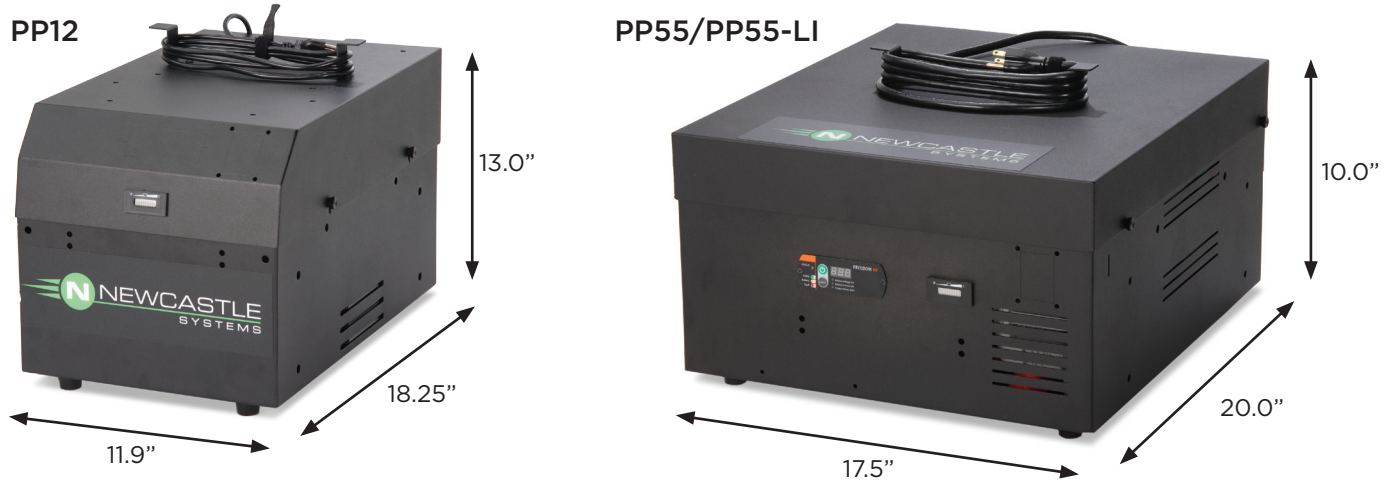

## PowerPack Mega Series 12 & 55/55-LI

Stand Alone Power Systems

Seamless, Cordless AC Power ANYWHERE You Need it!  
[www.newcastlesys.com/powerpack-mega](http://www.newcastlesys.com/powerpack-mega)

The **PowerPack Mega Series 12 & 55/55-LI Stand Alone Power Systems** provide quiet, seamless AC power for as long as 12+ hours at a time. These sturdy units are ideal for powering laptops, computers, barcode printers, POS systems, scales, testers and even laser printers (PP55/55-LI). At the end of your shift or use, simply plug the unit into a standard wall outlet to recharge. Eliminate the need for extension cords or noisy generators!

## Typical PowerPack Applications:

Non-powered equipment carts ● Outdoor mobile concessions ● Remote display areas ● Areas where power is not available such as far corners of the warehouse, loading docks, remote storage areas, and much more.

## Technical Specifications

Model Configurations:	PP12	PP55	PP55-LI
Typical Devices Powered for 8 Hour Shift:	Laptop/thin client, small or mid-range thermal printer & scanner	Desktop computer, LCD & laser printer	
Battery Type:	Sealed Lead Acid	Sealed Lead Acid	Lithium Iron Phosphate
Continuous Output Power (W):	450	2000 (pure sine)	
Surge Power (W):	900	4000	
Battery Bank (Wh):	1200	2400	1600
Charge Time (Hrs):	8	6	4
Operating Temp (F):	32-95°	-4-104°	50-95°
Color & Construction:	Black powder coat & steel		
Weight:	103 lbs. (46.8 kg)	198 lbs. (90 kg)	90 lbs. (41 kg)
Dimensions:	18.25" Long x 11.9" Wide x 13.0" High (464 x 302 x 330 mm)	20.0" Long x 17.5" Wide x 10.0" High (508 x 444.5 x 254 mm)	