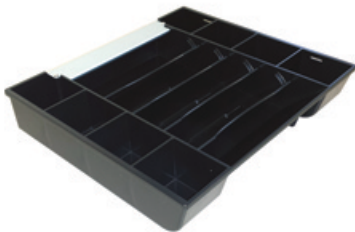

Features:

- 13" x 13" cash drawer, perfect for space-sensitive and tablet applications
- ABS plastic 5 bill/8 coin removable money tray insert
- All steel construction with painted front
- Black or "Apple White"™ color
- 1 media slot
- Three function center key-lock (manual release, electronic release, and drawer lock)
- Bottom exit detachable cable
- Compulsory switch standard

EP-1313

Specifications:

- Dimensions: 13.0" (W) x 13.0" (L) x 4.11" (H)*
* 3.56" (H) without rubber feet
- Ship Weight: Approx. 14 lbs
- 2 year warranty
- Drawer release solenoid 12v or 24v
- Available wired for any receipt printer, ECR/POS system, or computer interface

Available Interfaces:

- Receipt Printer Interface
- Dedicated Serial Interface
- Intelligent Parallel Interface
- Intelligent Serial Interface
- USB Interface

**5 bill/8 coin money
tray insert**

Options: