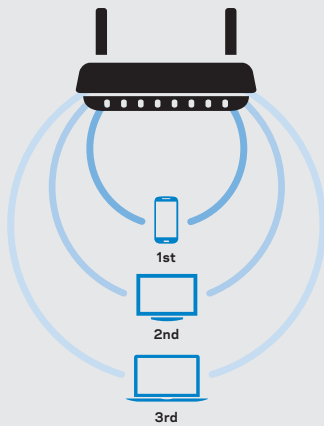

TRADITIONAL ROUTERS

Single-User MIMO Technology

MAX-STREAM ROUTERS

Next-Gen Multi-User MIMO Technology

2007 | N

2013 | AC

TODAY | NEXT-GEN AC

Wi-Fi to one device at a time.