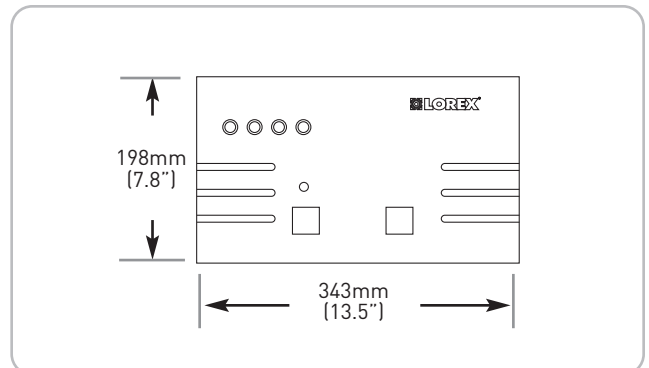

Video Surveillance System

with 4 CCD Indoor/Outdoor Night Vision cameras*

SPECIFICATIONS

CAMERA:

Sensor Type	1/4" Sharp CCD
TV mode	NTSC
Array size (Effective pixels)	512 X 492 (250K)
Resolution	350 TV Lines
Auto Electronic Shutter Speed	1/60s - 1/10,000s
Gain Control	Automatic
Minimum illumination	1 Lux @ F2.0
IR LED	6 LEDs
Lens focal length	3.6mm
F no.	F 2.0
View Angle (Diagonal)	70 degree
Video Output	1.0Vp-p, 75 ohm
Weather proof IP rating	IP44
Temperature Rating	-10°C to + 45°C
Operating Voltage	12 VDC
Max. Current consumption	IR LED Off 100mA IR LED On 180mA

RECEIVER:

Video Formats	NTSC/PAL
Camera Input	6 Pin Mini DIN x 4
A/V Output	6 Pin Mini DIN x 1
Power Source	15VDC

PRODUCT INFORMATION

Model #:	SHS-4SM
Description:	Video Surveillance System
UPC:	778597000412
Package Dimensions:	317mm w x 330mm h x 165mm d 13" w x 12.2" h x 6.5" d
Package Weight:	7lbs (3.17kg)

AUTO SEQUENTIAL VIEWING

DIMENSIONS

CAMERA:

RECEIVER:

CONNECTION:

LOREX TECHNOLOGY INC.

300 Alden Road, Markham,
Ontario L3R 4C1
Canada

3700 Koppers Street, Suite 100
Baltimore, Maryland 21227,
USA

©2006 Lorex Technology Inc.
As our product is subject to continuous improvement, Lorex Technology & subsidiaries reserve the right to modify product design, specifications & prices without notice and without incurring any obligation. E&OE