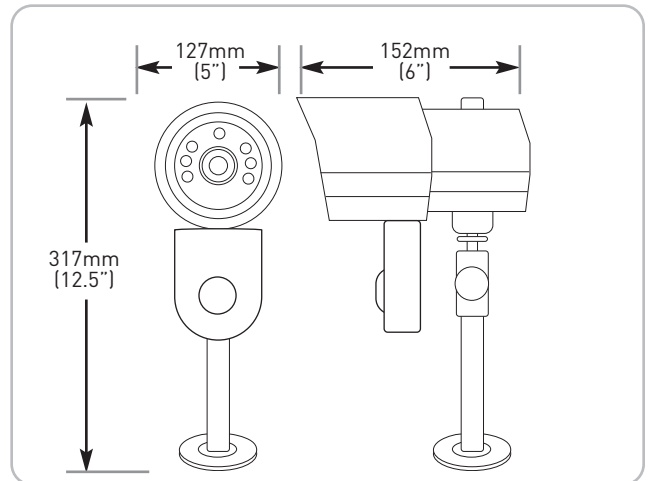

Video Surveillance System

with 4 CCD Indoor/Outdoor Night Vision cameras*

SPECIFICATIONS

CAMERA:

Sensor Type	1/4" Sharp CCD
TV mode	NTSC
Array size (Effective pixels)	512 X 492 (250K)
Resolution	350 TV Lines
Auto Electronic Shutter Speed	1/60s - 1/10,000s
Gain Control	Automatic
Minimum illumination	1 Lux @ F2.0
IR LED	6 LEDs
Lens focal length	3.6mm
F no.	F 2.0
View Angle (Diagonal)	70 degree
Video Output	1.0Vp-p, 75 ohm
Weather proof IP rating	IP44
Temperature Rating	-10°C to + 45°C
Operating Voltage	12 VDC
Max. Current consumption	IR LED Off 100mA IR LED On 180mA

RECEIVER:

Video Formats	NTSC/PAL
Camera Input	6 Pin Mini DIN x 4
A/V Output	6 Pin Mini DIN x 1
Power Source	15VDC

PRODUCT INFORMATION

Model #:	SHS-4SM
Description:	Video Surveillance System
UPC:	778597000412
Package Dimensions:	317mm w x 330mm h x 165mm d 13" w x 12.2" h x 6.5" d
Package Weight:	7lbs (3.17kg)

AUTO SEQUENTIAL VIEWING

DIMENSIONS

CAMERA: