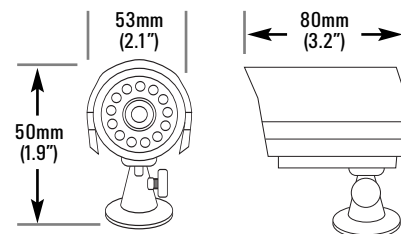

## SPECIFICATIONS

UPC Code: 778597061581

Image Device:	Color CMOS (510H x 492 V)
Resolution	330 TV Lines
Shutter Control:	Auto 1/60 – 1/15,000
Lens:	6.0 mm F1.8
Min. Illumination:	2.0 Lux, 0 Lux with LED's
Power Requirement:	9 V DC Adapter (included)
Operating Temperature:	14°F to 122°F (-10C to + 45C)
Housings:	Metal

## Dimensions

\* Not recommended for submersion in water.

\*\* IR illumination range of 15 ft. under ideal conditions. Objects at or beyond this range may be partially or completely obscured, depending on the camera application.