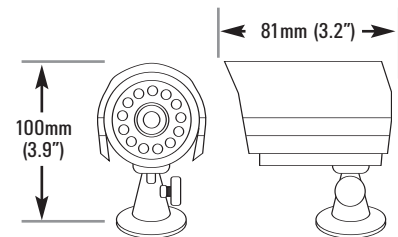

Dimensions

CVC6973HR

www.lorexcctv.com

LOREX TECHNOLOGY INC.

300 Alden Road, Markham,
Ontario L3R 4C1
Canada

3700 Koppers Street, Suite 504
Baltimore, Maryland 21227
USA

©2006 Lorex Technology Inc.
As our product is subject to continuous improvement, Lorex Technology Inc. & subsidiaries reserve the right to modify product design, specifications & prices without notice and without incurring any obligation. E&OE

1-21022007