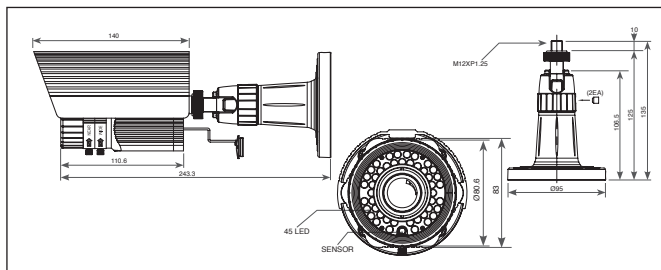

EZ750

Outdoor True Day/Night IR Bullet Camera

Features

- Ultra resolution of over 720 horizontal TV lines for astounding image quality
- Exview HAD II sensor delivers amazing ultra high sensitivity of .05 lux – very low light sensitivity without DSS low light boost - Zero Ghosting guaranteed
- Varifocal 2.8~12mm lens with external zoom & focus controls captures desired field of view
- Digital Wide Dynamic Range expansion to deliver properly exposed images despite unbalanced lighting in the scene
- Provides 2D-Noise Reduction to improve picture clarity while enabling DVRs to improve disk storage utilization
- Easy to use OSD setup menu
- Fully adjustable mount encloses/protects cable from elements and deliberate tampering
- Vandal Resistant construction able to withstand intentional damage
- IP67 weather resistant rating means that it will withstand the elements of outdoor conditions
- Up to 150 feet of IR distance

Dimensions: mm/in

Ordering Info

EZ750: Day/Night IR Bullet, Black, 720+TVL, 2.8-12mm

720+ U
Ultra Series

720+ TVL

True D/N

Waterproof IP67

POWER 12VDC/24VAC