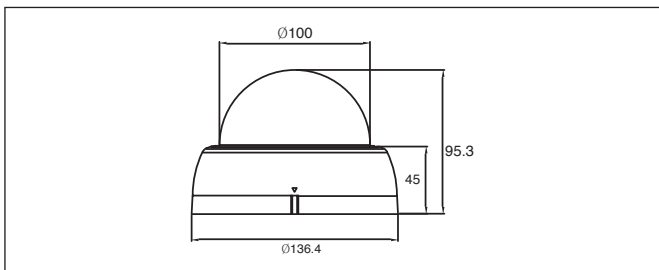

ED710

Indoor True Day/Night 3-Axis Mini Dome Camera

Features

- Ultra resolution of over 720 horizontal TV lines for astounding image quality
- Exview HAD II sensor delivers amazing ultra high sensitivity of .05 lux – very low light sensitivity without DSS low light boost - Zero Ghosting guaranteed
- Megapixel-Varifocal 2.8~12mm lens with external zoom & focus controls captures desired field of view
- Adaptive Tone Curve Reproduction (ATR)/Digital Wide Dynamic Range expansion) to deliver properly exposed images despite unbalanced lighting in the scene
- Provides 2D-Noise Reduction to improve picture clarity while enabling DVRs to improve disk storage utilization
- Full suite of OSD menu options controlled from the built-in joystick
- Compact size for discreet surveillance
- The flexible angle viewing with its 3 Axis rotation design allows wall or ceiling mounting

Dimensions: mm/in

Ordering Info

ED710: Day/Night Mini Dome, Black, 720+ TVL, 2.8-12mm

720+
Ultra Series

720+
TVL

True D/N

Indoor

POWER
12VDC/
24VAC