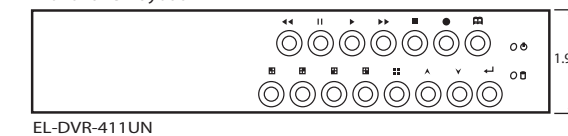

Front Panel Layout