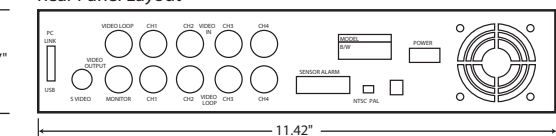

Rear Panel Layout

EL-DVR-431RW