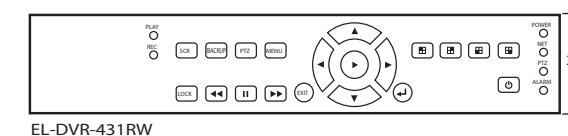

EL-DVR-411UN

Rear Panel Layout

EL-DVR-431RW