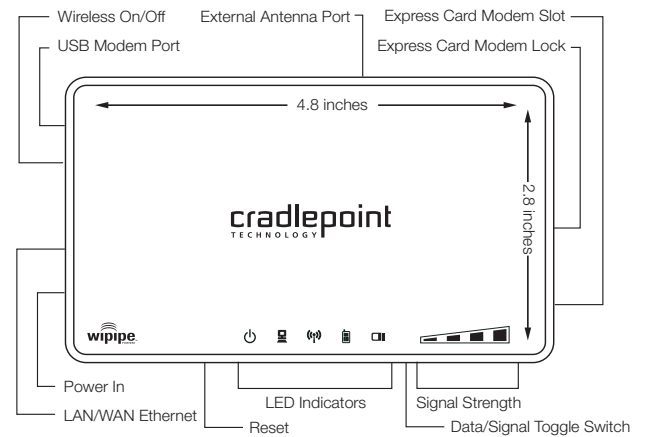

CTR500

3G/4G Mobile Broadband Travel Router

Create WiFi from Broadband USB, ExpressCard or Ethernet

SIMPLE TO USE

The CradlePoint CTR500 Mobile Broadband Travel Router was developed to be a plug-n-play solution. Simply connect an activated USB or ExpressCard modem and turn the unit on. Within seconds, you will have a secure WiFi network of up to 150 feet and the ability to connect up to 32 WiFi-enabled devices. It's that easy.

SMALL SIZE - POWERFUL RANGE

Small enough to fit into your back pocket, the CTR500 can go anywhere with you. Complete with signal strength indicator and external antenna port, the CTR500 can be positioned wherever your modem get it's best signal. And with Failover/Failback redundancy, should your primary service be interrupted, the CTR500 will automatically discover another connected data network so you're never offline. When your primary service is restored, it will automatically re-connect.

Connects with any WiFi-enabled device:

CTR500
FEATURES

- **Create A Secure WiFi Network Instantly**
- **Portable, Shareable with up to 32 Devices**
- **No Software or Drivers To Install**
- **Failover / Failback Redundancy**
- **Security Is Simple To Set Up**
- **Plug 'n' Play - Zero Hassle**

CTR500

3G/4G Mobile Broadband Travel Router

SPECIFICATIONS

MODEL NAME:	CTR500 3G/4G Mobile Broadband Travel Router
WiFi Standards:	IEEE 802.11 b/g
NETWORK CONNECTIONS AND PORTS:	Switchable LAN/WAN Ethernet (10/100), One (1) USB Modem, One (1) ExpressCard
BUTTONS/SWITCHES:	Wireless On/Off Switch, Reset, Signal Strength
LED INDICATORS:	Power, USB Modem Activity, ExpressCard Modem Activity, WLAN, Ethernet WAN, Signal Strength LEDs
POWER:	5V DC, 2.5-3.0A; 100-240V AC
DIMENSIONS:	4.8-in x 2.9-in x 0.75-in (122mm x 73mm x 18.5mm)
WEIGHT:	3.5 oz. (128g)
TEMPERATURE:	0°C to 50°C (32°F to 120°F) Operating -20°C to 70°C (-4°F to 158°F) Storage
RELATIVE HUMIDITY:	10% - 85% Operating / 5% - 90% Storage
CERTIFICATIONS:	FCC, WiFi Alliance