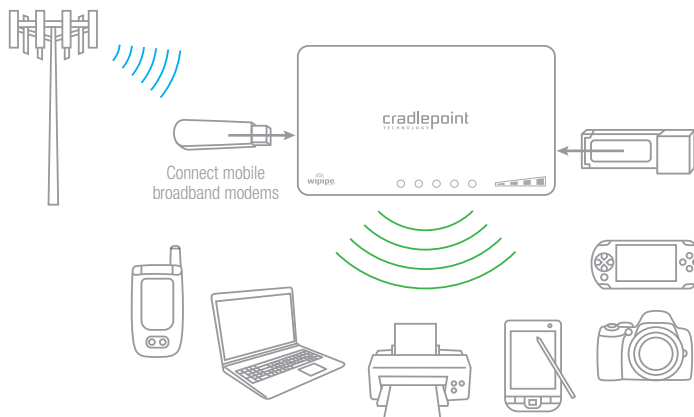

3G/4G Mobile Broadband Travel Router

Create WiFi from Broadband USB, ExpressCard or Ethernet

SIMPLE TO USE

The CradlePoint CTR500 Mobile Broadband Travel Router was developed to be a plug-n-play solution. Simply connect an activated USB or ExpressCard modem and turn the unit on. Within seconds, you will have a secure WiFi network of up to 150 feet and the ability to connect up to 32 WiFi-enabled devices. It's that easy.

SMALL SIZE - POWERFUL RANGE

Small enough to fit into your back pocket, the CTR500 can go anywhere with you. Complete with signal strength indicator and external antenna port, the CTR500 can be positioned wherever your modem get it's best signal. And with Failover/Failback redundancy, should your primary service be interrupted, the CTR500 will automatically discover another connected data network so you're never offline. When your primary service is restored, it will automatically re-connect.

SECURE AND RELIABLE

Powered by WiPipe™ technology, CTR500 requires minimal setup and maintenance, including pre-installed software for right-out-of-the-box simplicity. Standard in the CTR500 are security features like multiple WiFi-encryption modes like WEP and WPA/WPA2 (Personal & Enterprise) and built-in firewall, which prevent unauthorized use of your connection. With no additional software to load, you'll be up and running in minutes.

Connects with any WiFi-enabled device:

CTR500
FEATURES

- **Create A Secure WiFi Network Instantly**
- **Portable, Shareable with up to 32 Devices**
- **No Software or Drivers To Install**
- **Failover / Failback Redundancy**
- **Security Is Simple To Set Up**
- **Plug 'n' Play - Zero Hassle**