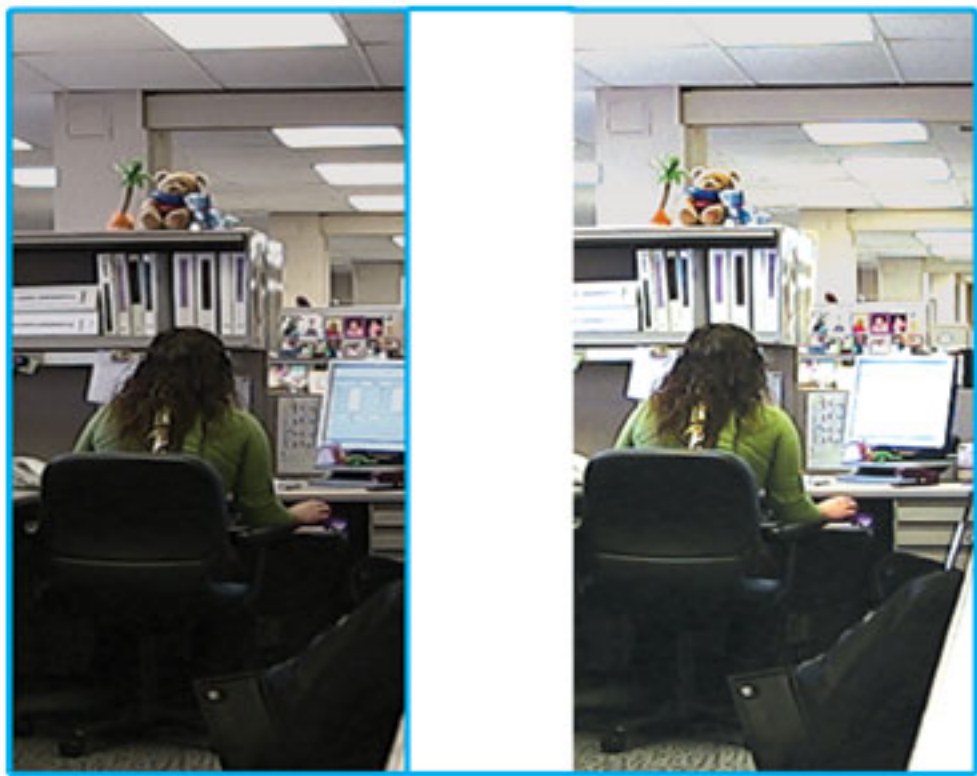

## VB-C50FSi FIXED NETWORK CAMERA

**26X OPTICAL ZOOM**

True 26x Optical Zoom Lens / 12x Digital.

**Shade Correction**

← Without → With →

Shade Correction

Up to 50 clients can view the built-in network server at the same time.

### **GENUINE CANON OPTICS:**

- Our 26x Optical Zoom allows you to see great detail from a far distance.
- 1/4" 680,000 Pixels CCD (340,000 Effective Pixels).