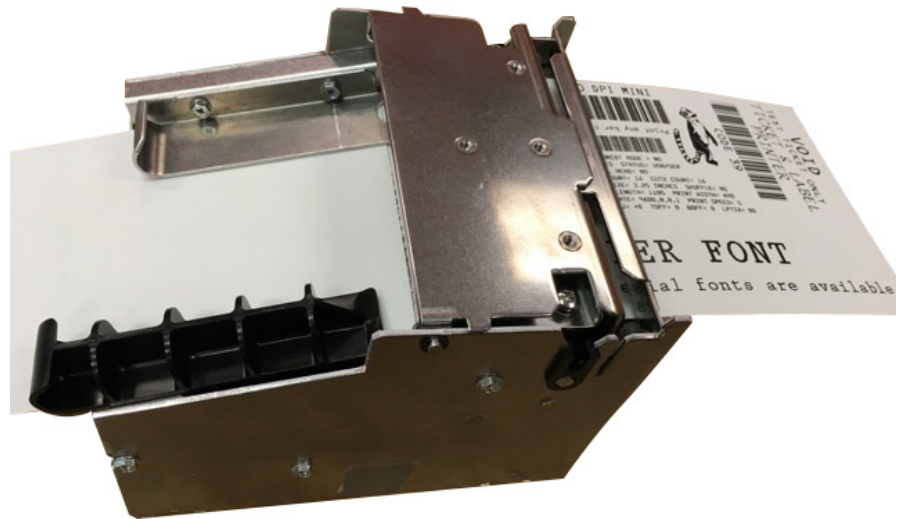

## Lemur-X

Kiosk Printer for  
Receipts and Tickets

### General

**Print Method:** direct thermal  
**Print Speed:** 8" per sec. maximum  
**Resolution:** 203 dpi (8 dots/mm)  
**Size:** 3.5" H x 4.25" W x 5.5" L  
**Weight:** 1.8 pounds (excluding power supply)

### Media Transport

**Media Type:** roll or fanfold  
**Ticket Thickness:** .003" to .010"  
**Ticket Width:** 2.0" to 3.25"  
**Positioning:** optical detector senses black mark at 1.5" from ticket edge  
**Ticket Separation:** cutter  
**Optional Roll Holder:** can be attached in 60 degree increments.  
**Roll:** inner diameter - 1.5" minimum; outer diameter - 7.0" maximum