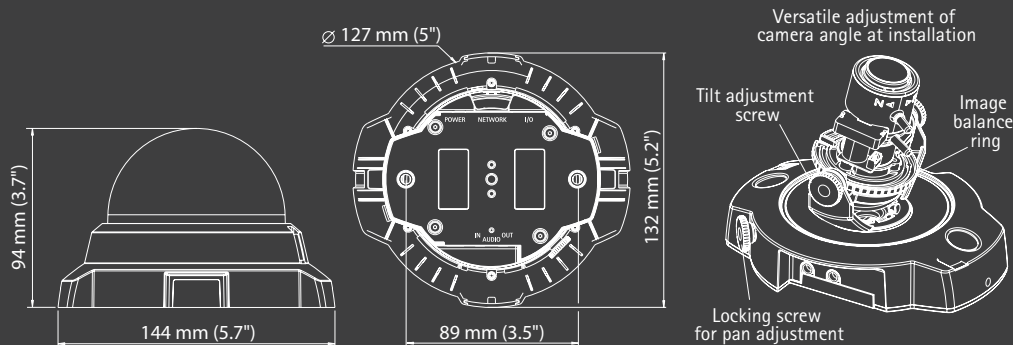

DIMENSIONS