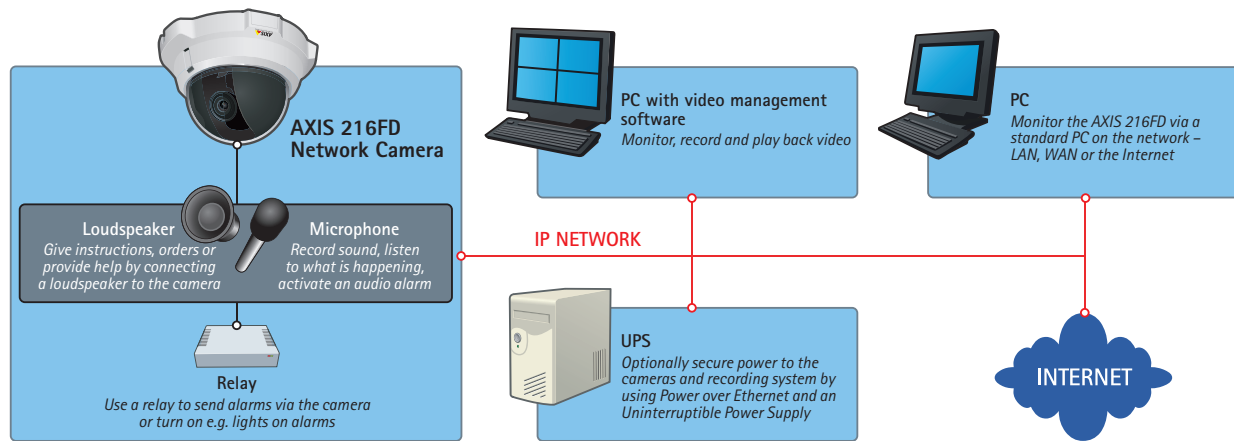

ADVANCED SECURITY AND NETWORK MANAGEMENT

AXIS 216FD network cameras are supported by AXIS Camera Management, which offers centralized management of AXIS 216FD and other Axis network video devices. It locates and shows connection status, sets IP addresses, configures single or multiple units and manages firmware upgrades and user access rights. AXIS 216FD network cameras offer a comprehensive set of network security features, such as multi-level password protection, IP address filtering and HTTPS encryption.

AXIS 216FD network cameras support Quality of Service (QoS), which enables reservation of network capacity and prioritization of mission-critical surveillance in a QoS-aware network. Support for IPv6 is included in addition to the standard IP protocol version 4, as insurance against the growing shortage of IPv4 addresses.

AXIS 216FD/216FD-V: A TYPICAL INSTALLATION

DIMENSIONS