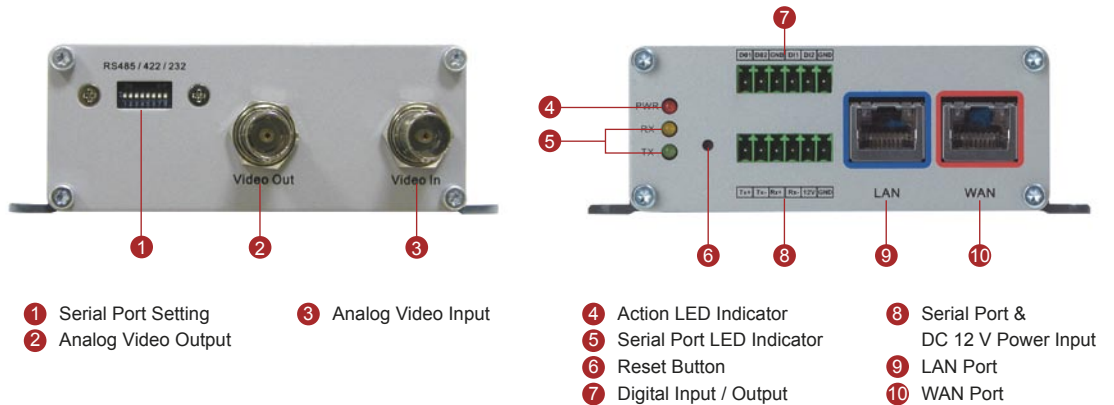

SED-2120

One-channel MPEG-4 Video Server

- MPEG-4 ASP compression
- CIF up to Full D1 resolution at 30/25 FPS
- Multi-stream with variable frame rate in the same compression
- Hardware motion detection, Digital Input/Output
- Fail-over network protection and QoS enabled (L3) video streaming
- Hybrid analog and ethernet video output
- Optional rackmount kit available