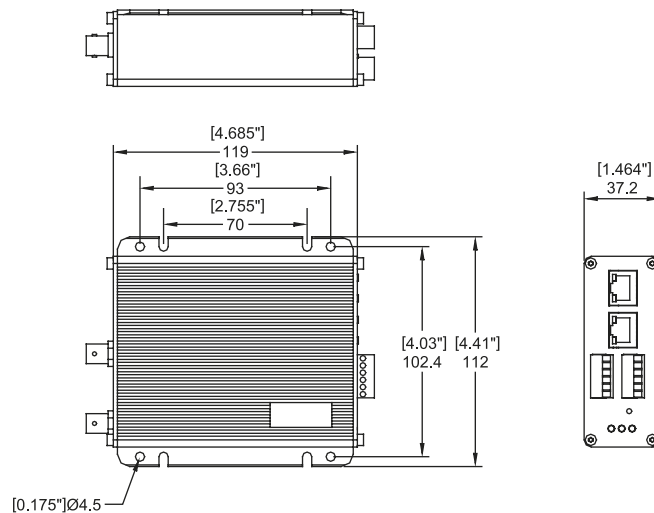

DIMENSION DIAGRAM

Unit: mm [inch]

**PRODUCT SPECIFICATION**

Video (Compression)		Network	
Compression	MPEG-4 ASP compliant compression	LAN Port	Ethernet (10/100Base-T), RJ-45 connector
Resolution	Full D1 (720 x 480 in NTSC, 720 x 576 in PAL) CIF (352 x 240 in NTSC, 352 x 288 in PAL) QCIF (160 x 112 in NTSC, 176 x 144 in PAL)	WAN Port	Ethernet (10/100Base-T), RJ-45 connector
Bit Rate	28 K ~ 3 M bps	Protocol	TCP, UDP, IP, HTTP, DHCP, PPPoE, RTP, RTSP, FTP, SMTP, DNS, DDNS, NTP, ICMP, IGMP, ARP
Image Frame Rate	30 fps at full D1 resolution (NTSC) 25 fps at full D1 resolution (PAL)	Software	
Multi-stream	Up to 4 configurable frame rate/bit rate streams for preview and recording	Web Browser	Microsoft Internet Explorer 6.0 or above
Video Input		SDK	ACTi SDK-10000
Composite Input	CVBS, 1.0Vp-p with 75 Ω loading, BNC connector	PTZ Protocol*	Pelco-P_type1, Pelco-P_type2, Pelco-D, Dynacolor, Samsung, VCL, Videotrek, Kampro-V1, Kampro-V2
Video Output		Security	Password protection : configured by the administrator
Composite Output	CVBS, 1.0Vp-p with 75 Ω loading, BNC connector	Operating	
Alarm		Temperature	5 °C ~ 50 °C (40 °F ~ 122 °F)
Input	2, TTL, terminal block	Power	
Output	2, TTL, terminal block	Power Requirement	DC 12 V ±10%
Remote Control		Power Consumption	7.5 W
Serial Port	RS-485: half duplex, terminal block RS-422: full duplex, terminal block RS-232: full duplex, terminal block	Physical	
External I/O		Dimensions (WxHxD)	112 mm x 37.2 mm x 119 mm (4.41" x 1.46" x 4.68")
Reset Button	Factory default	Weight	350 g (0.66 lb)
LED	System status	* These PTZ protocols are supported in ACTi NVR and Streaming Explorer.	

ORDERING INFORMATION

Model Name	Description
SED-2120	One-channel MPEG-4 Video Server