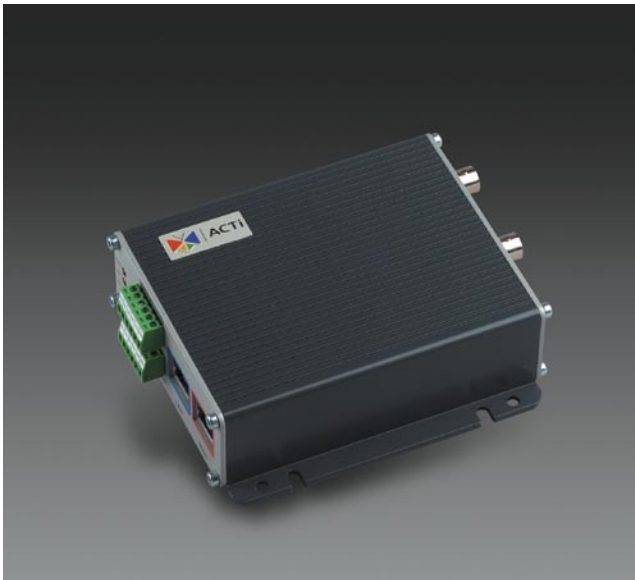

SED-2120

One-channel MPEG-4 Video Server

- MPEG-4 ASP compression
- CIF up to Full D1 resolution at 30/25 FPS
- Multi-stream with variable frame rate in the same compression
- Hardware motion detection, Digital Input/Output
- Fail-over network protection and QoS enabled (L3) video streaming
- Hybrid analog and ethernet video output
- Optional rackmount kit available